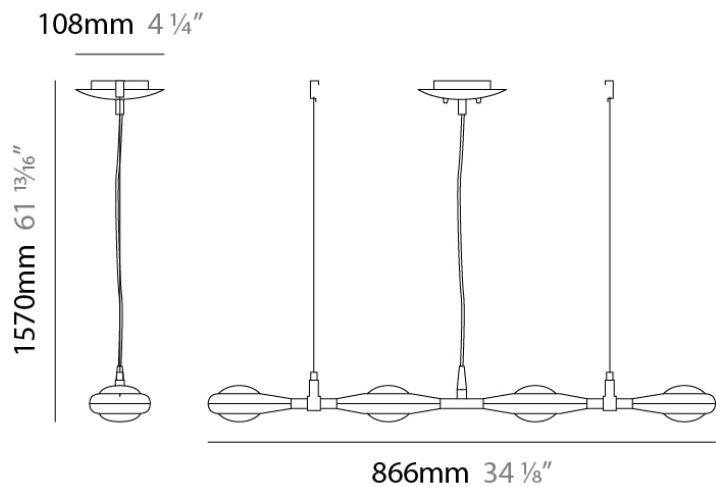

SPACE SUSPENSION

D91123

GENERAL

Series: Space
Brand: Milan
Division: Design
Mounting Type: Suspension
Mounting Location: Ceiling
Subcategory: Pendant

PHYSICAL

Shape: Abstract
Length (mm): 866
Length (in): 34 1/4
Width (mm): 108
Width (in): 4 1/4
Height (mm): 1570
Height (in): 62
Weight (kg): 2.3
Weight (lbs): 5
Fixture Finish: Metallic Gray
Fixture Material: Aluminum

ELECTRICAL

Number of Lamps: 4
Lamp Type: LED Retrofit
Lamp Shape: MR16
Bulb Included: Bulb Not Included
Total Output Wattage (W): 12
Max. Wattage Per Lamp (W): 3
Lamp Base: GU10
Input Voltage (V): 120

LED

OPTICAL

RATINGS AND CERTIFICATIONS

Certified By: CSA Certified to UL and CSA Standards
IP rating: IP20